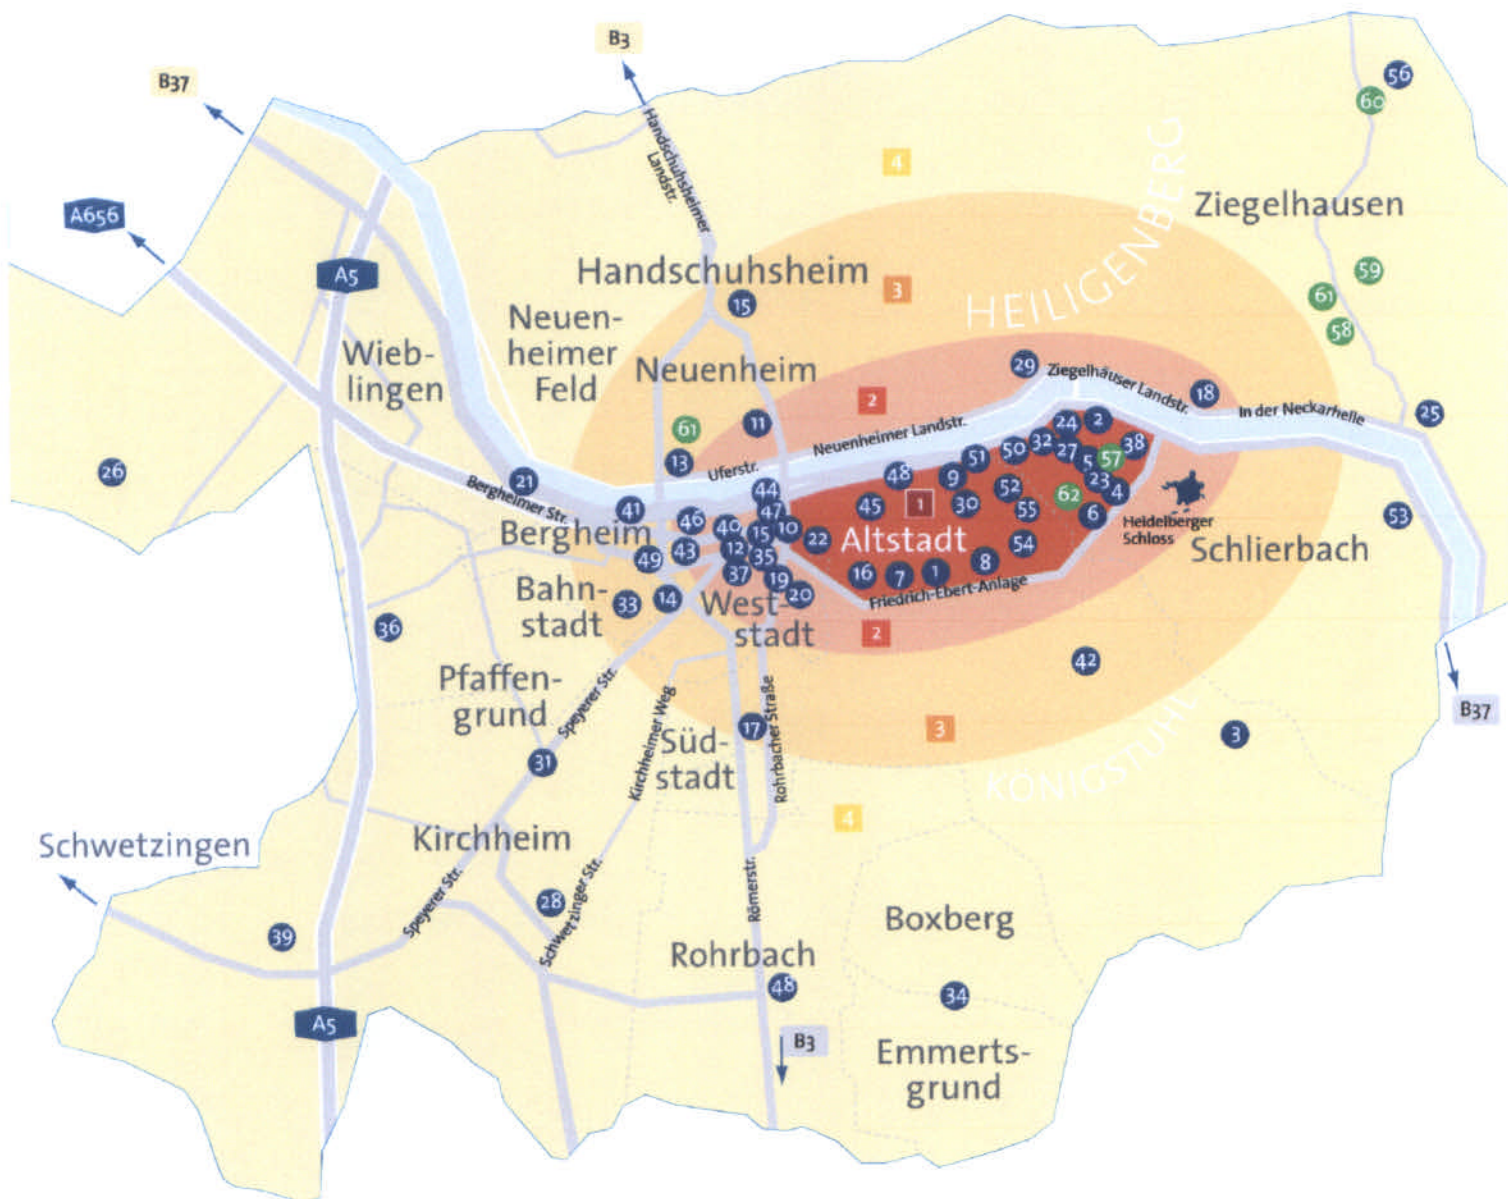

Detailed view of city center

Hotels:

- 1 Acor
- 2 Alte Brücke
- 3 Alter Kohlhof
- 4 Am Kornmarkt
- 5 Am Rathaus
- 6 Am Schloss
- 7 Anlage
- 8 Arthotel Heidelberg
- 9 Backmulde
- 10 Bayrischer Hof
- 11 Berger
- 12 Bergheim 41
- 13 Café Hotel Frisch
- 14 Central
- 15 Crowne Plaza Heidelberg City Centre
- 16 Der Europäische Hof – Hotel Europa
- 17 Diana
- 18 Die Hirschgasse Heidelberg
- 19 Elite Hotel/Haus Bunsen
- 20 Exzellenz Hotel
- 21 Gästehaus der SRH

- 22 Goldene Rose
- 23 Goldener Falke
- 24 Goldener Hecht
- 25 Goldener Hirsch
- 26 Grenzhof
- 27 Hackteufel
- 28 Heidelberg
- 29 Heidelberg Suites
- 30 Hip-Hotel
- 31 Holiday Inn HD
- 32 Holländer Hof
- 33 Ibis
- 34 ISG Heidelberg
- 35 Kohler
- 36 Kranich
- 37 Krokodil
- 38 Kulturbrauerei Heidelberg
- 39 Kurpfalz Hof
- 40 Leonardo Hotel HD
- 41 Marriott Heidelberg
- 42 Molkenkur
- 43 NH Heidelberg

- 44 Panorama
- 45 Perkeo
- 46 Qube Hotel
- 47 Regina
- 48 Schönberger Hof
- 49 Steffi's Hostel Heidelberg
- 50 Vier Jahreszeiten
- 51 Villa Marstall
- 52 Weisser Bock
- 53 Zum Neckartal
- 54 Zum Pfalzgrafen
- 55 Zum Ritter St. Georg
- 56 Zum Waldhorn

Greater Heidelberg Map

- Hotels
- Bed & breakfasts/Holiday apartments

Location

- 1 Old Town:**
directly in the Old Town
- 2 Downtown:**
the Old Town can be reached on foot in 5 to 15 minutes
- 3 Central Heidelberg:**
The Old Town is within 20 minutes' walking distance and be quickly and easily reached using public transport
- 4 Outer city districts:**
still within the city borders, the Old Town cannot be reached easily on foot although convenient to reach by public transport